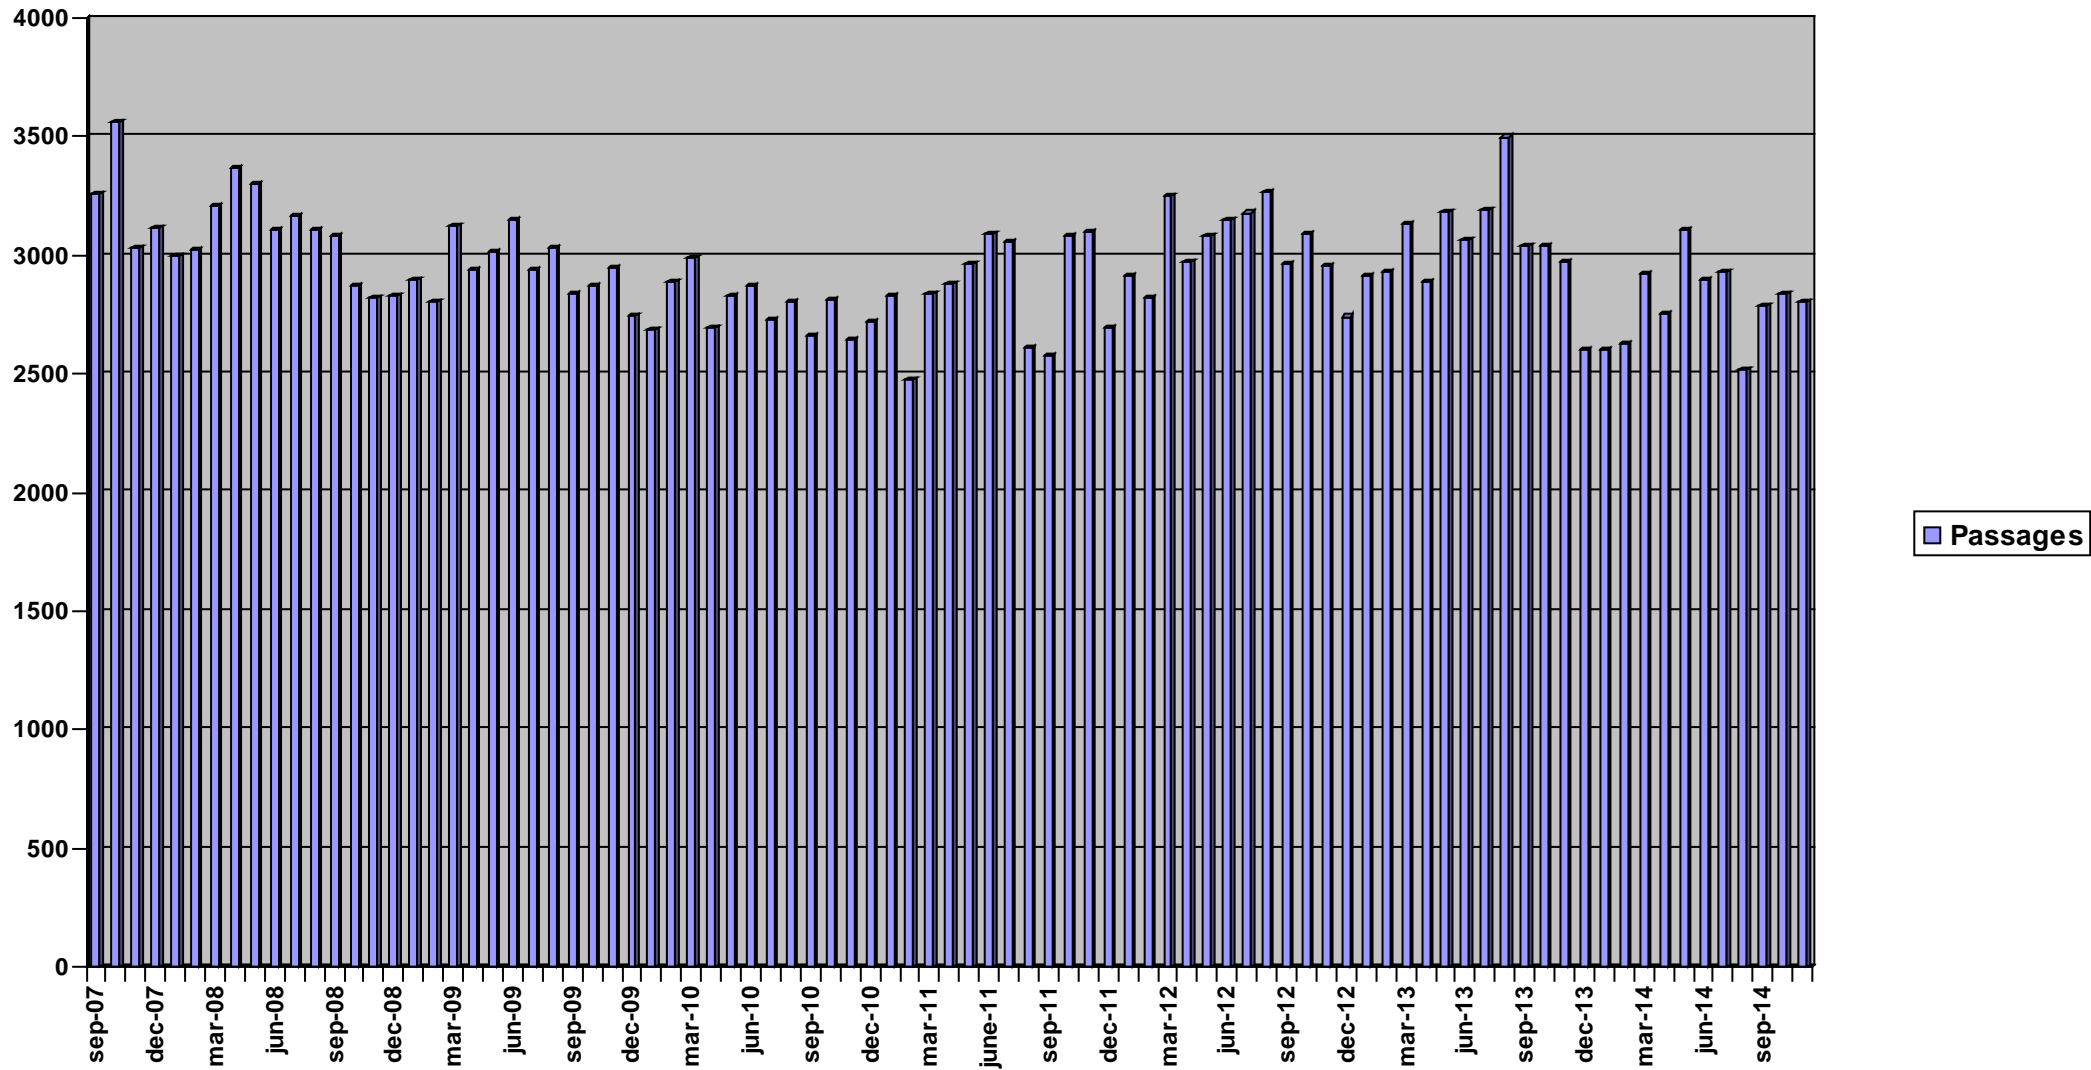

SOUNDREP

Ship movements in the Sound VTS area, 2007 - 2014

SOUNDREP

Ship movements in the Sound VTS area, 2007 - 2014