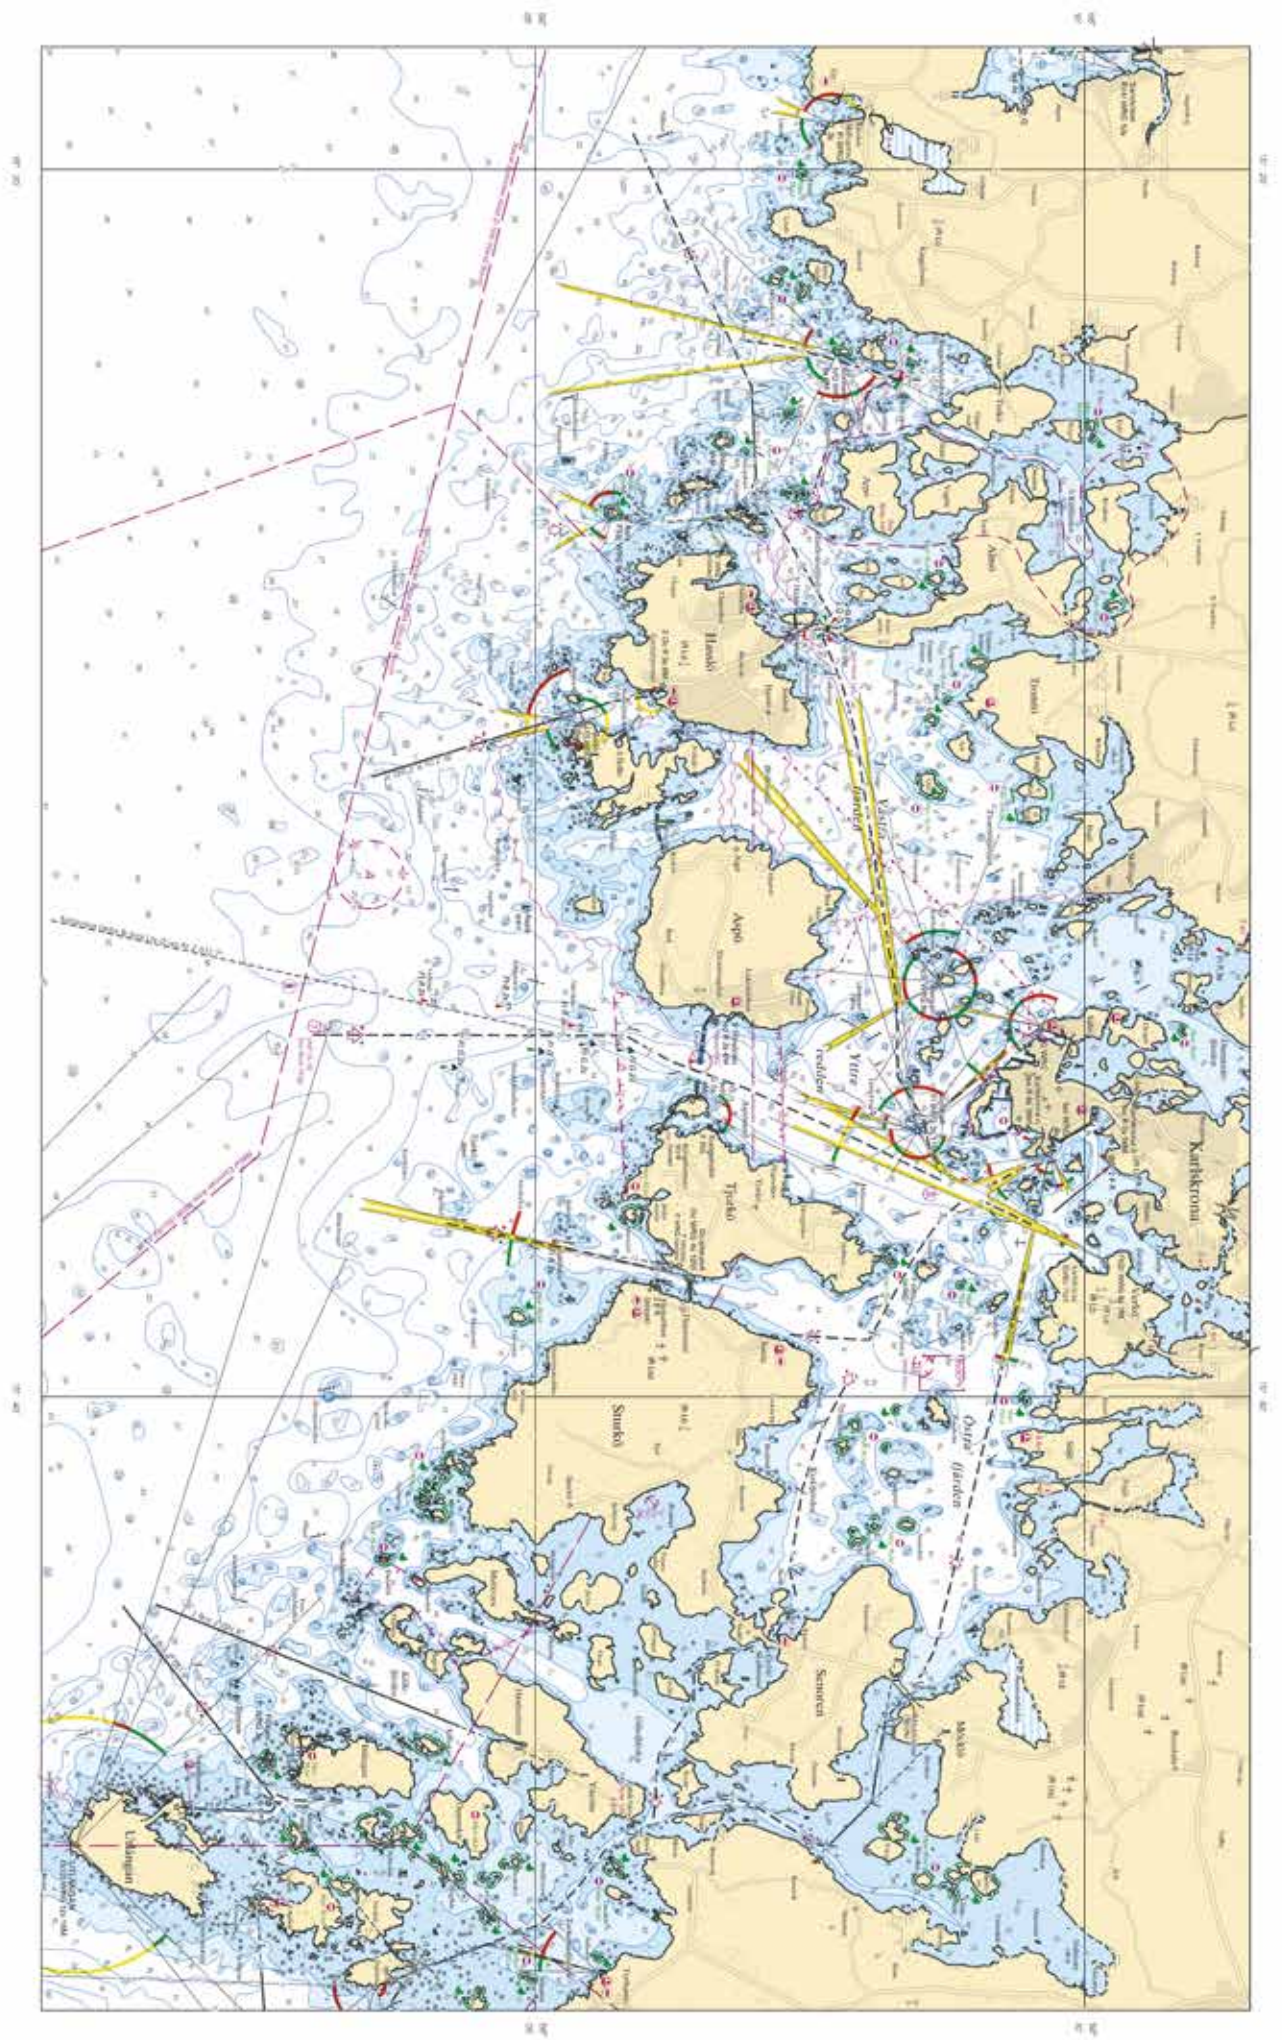

Karlskrona overview