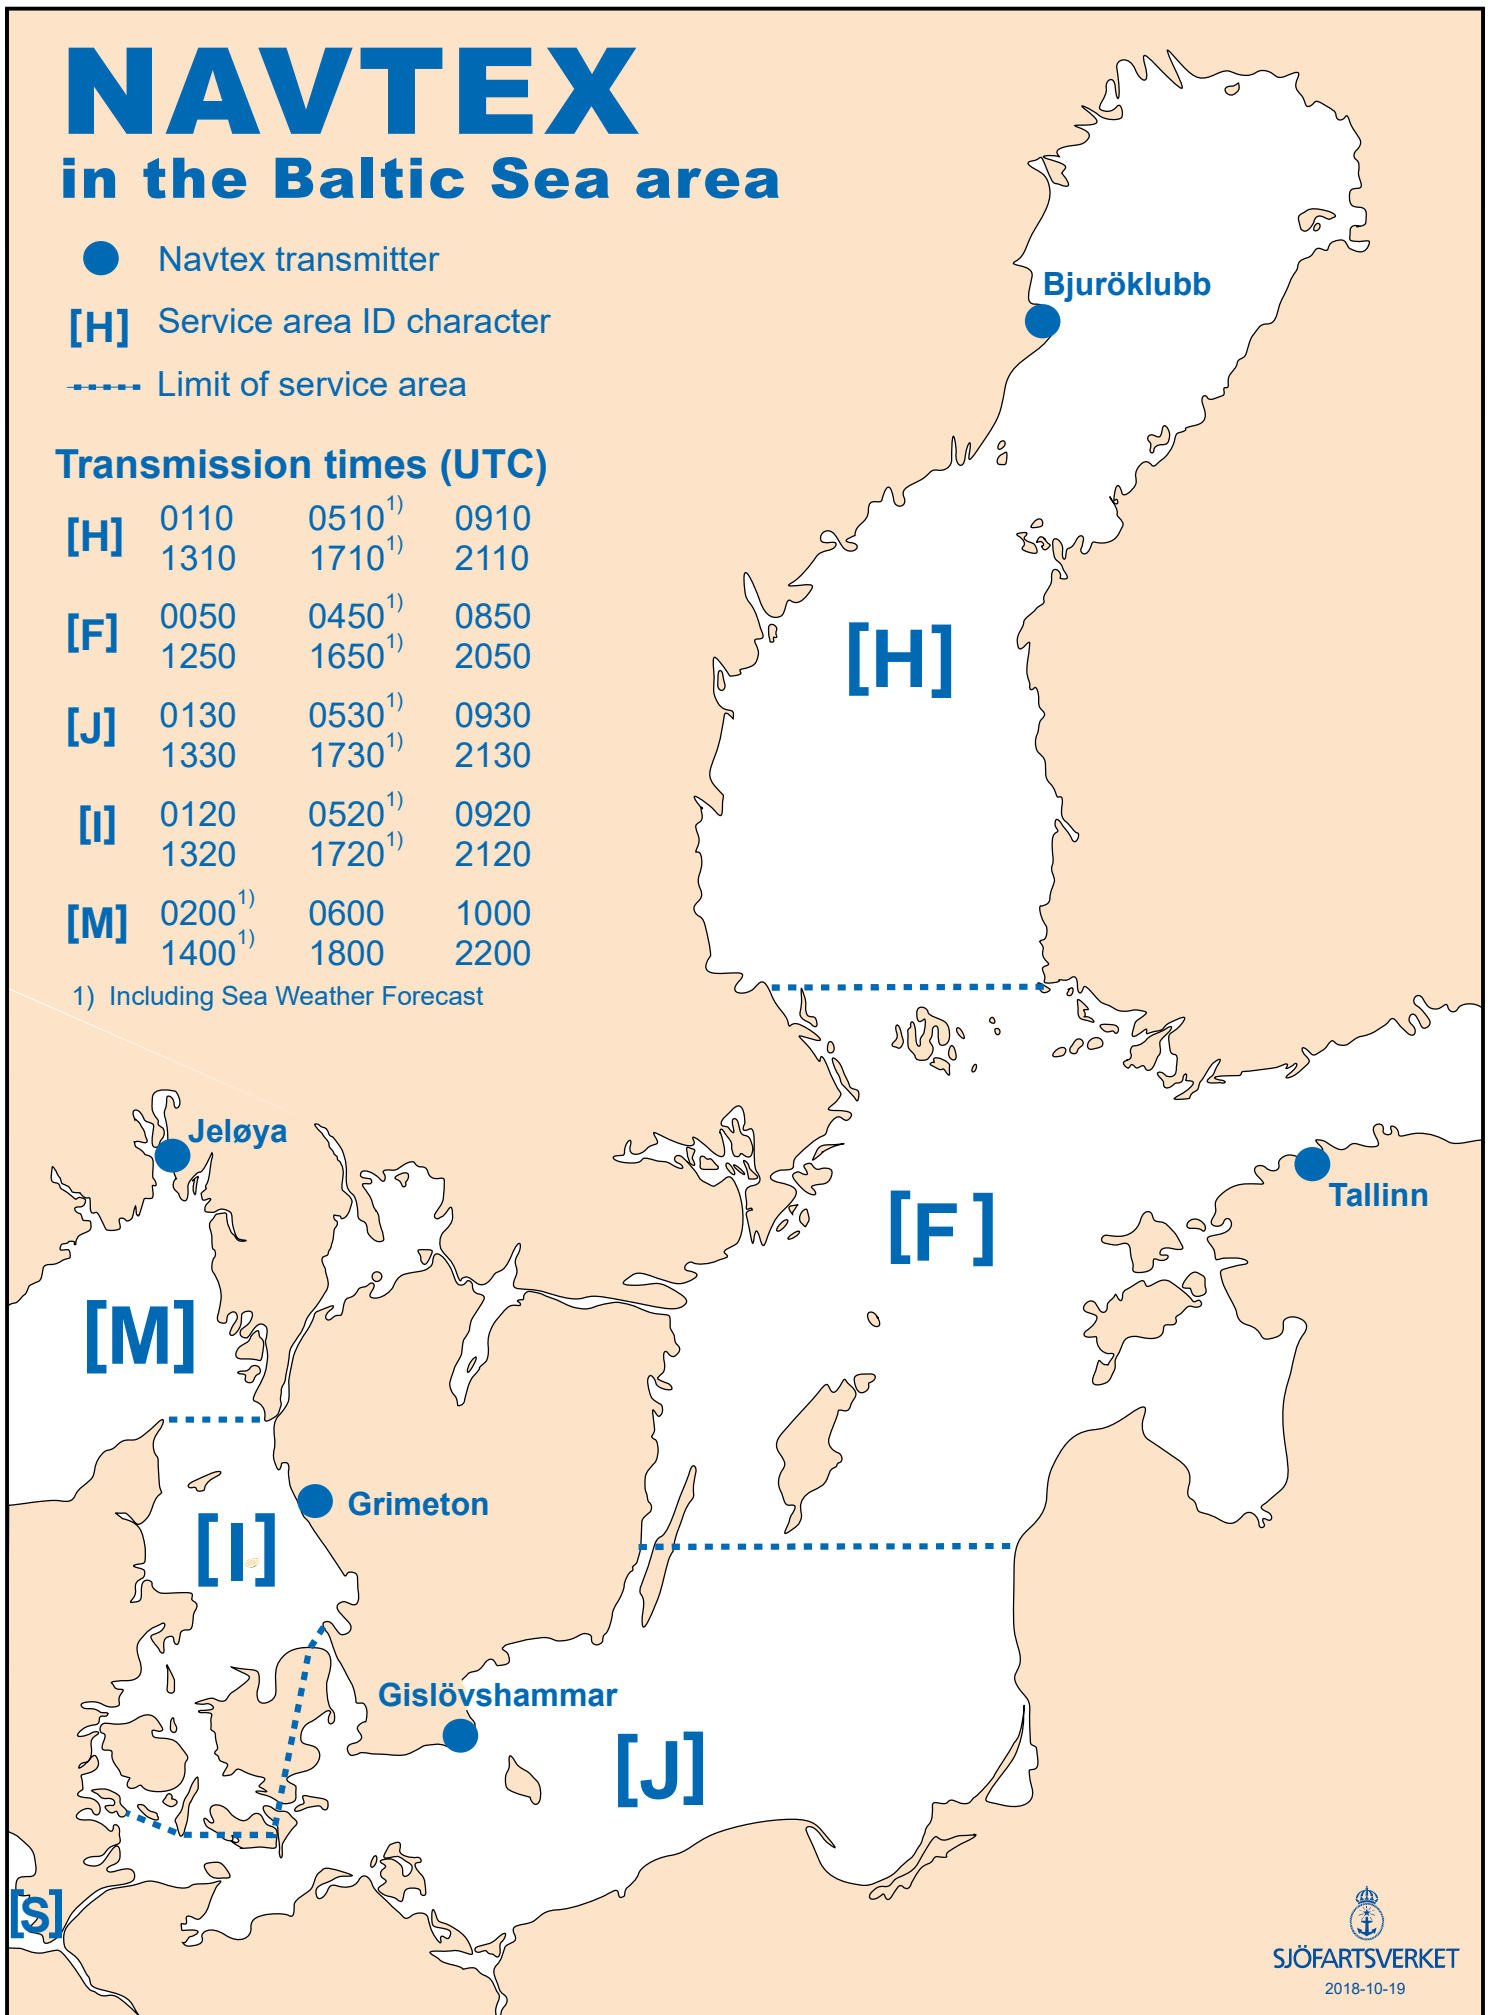

NAVTEX

in the Baltic Sea area

● Navtex transmitter

[H] Service area ID character

----- Limit of service area

Transmission times (UTC)

[H]	0110 1310	0510 ¹⁾ 1710 ¹⁾	0910 2110
[F]	0050 1250	0450 ¹⁾ 1650 ¹⁾	0850 2050
[J]	0130 1330	0530 ¹⁾ 1730 ¹⁾	0930 2130
[I]	0120 1320	0520 ¹⁾ 1720 ¹⁾	0920 2120
[M]	0200 ¹⁾ 1400 ¹⁾	0600 1800	1000 2200

1) Including Sea Weather Forecast

SJÖFARTSVERKET

2018-10-19